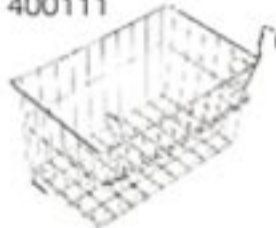

chromed frame trolley 50L
chariot chromée 50L

ref.
400110

L-68 x An-41 x Al-91cm
L-68 x W-41 x H-91cm
Lo-68 x La-41 x H-91cm

cesta cromada para carro ref.400110
chromed basket for trolley ref.400110
panier chromée pour chariot re. 400110

ref.
400111

ref. 400124 cubo rojo 15 lts.
red bucket 15 lts.
seau rouge 15 lts.

ref. 400125 cubo azul 15 lts.
blue bucket 15 lts.
seau bleu 15 lts.

ref. 400126 cubo rojo 25 lts.
red bucket 25 lts.
seau rouge 25 lts.